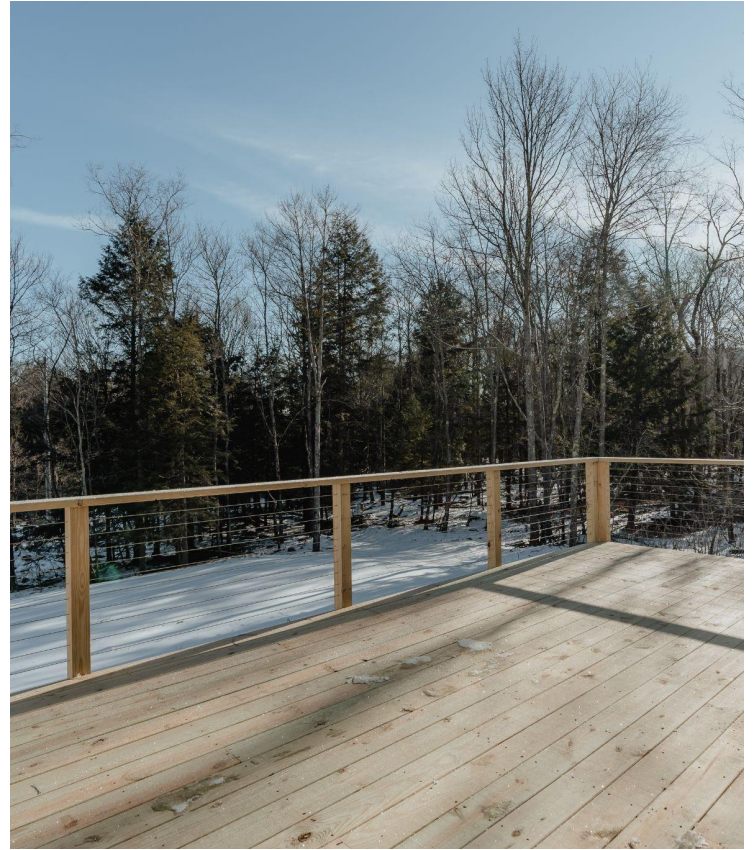

- Full walkout basement accessible from exterior
- No attic

HISTORY

Manor Modern is the latest offering from Western Sullivan Properties, locally based builders with a distinctive style born from a love of the natural area, and eye for design and a background in hospitality.